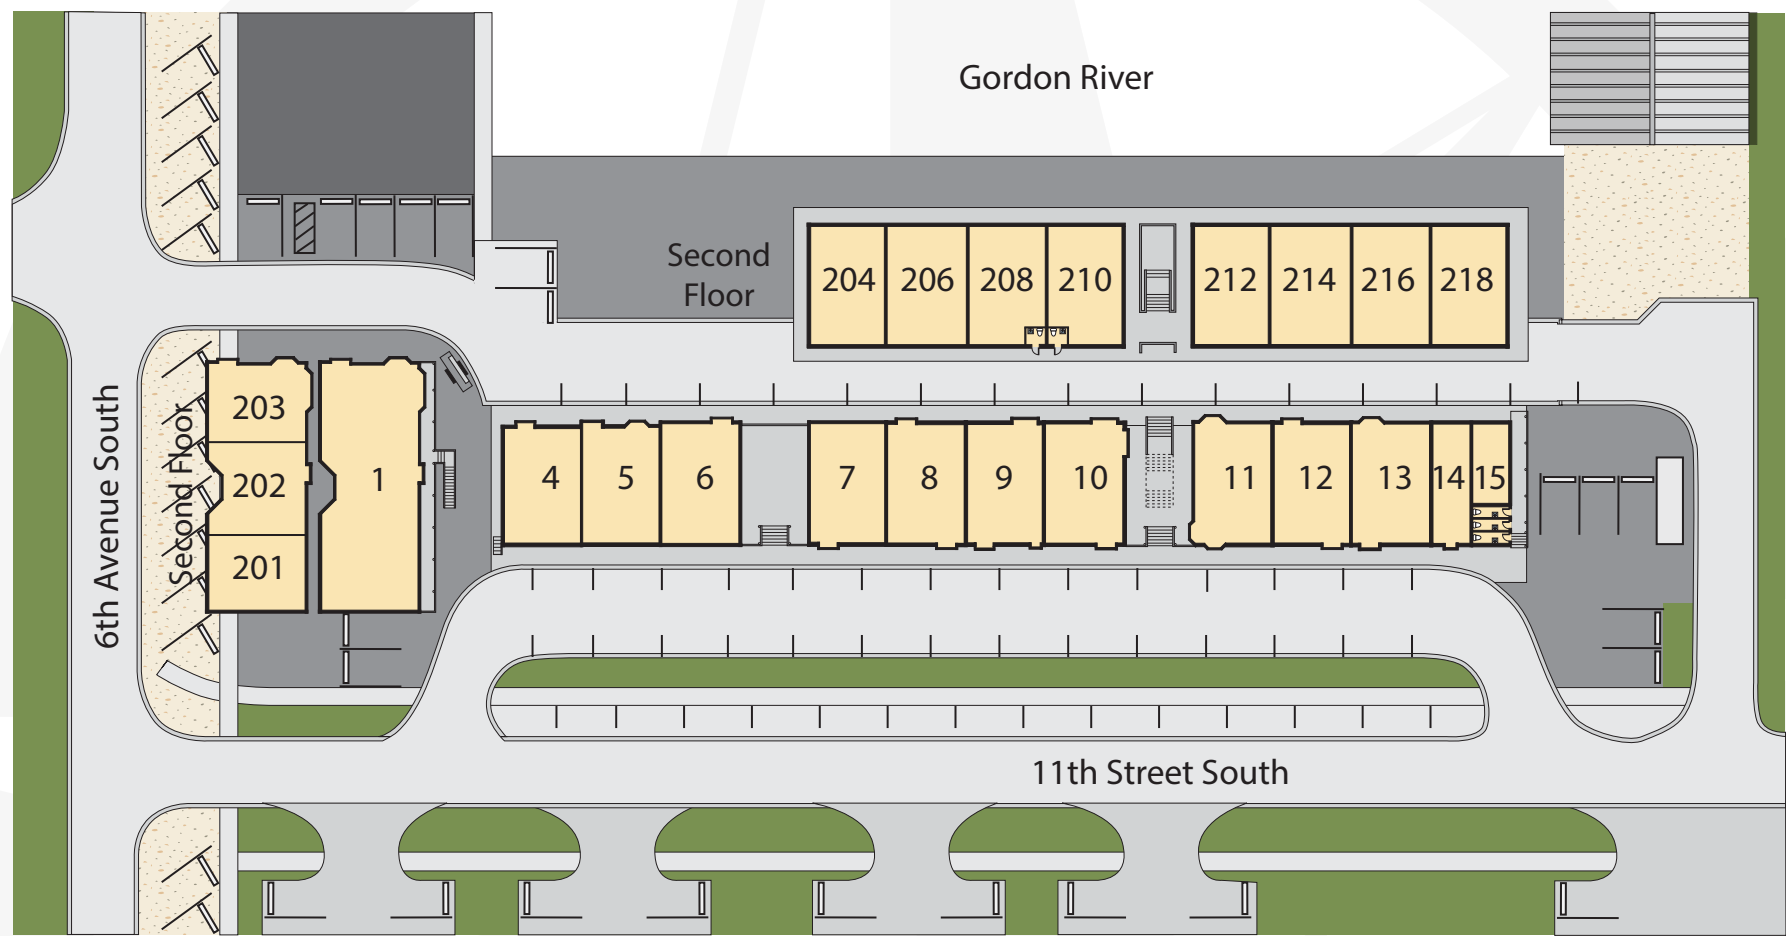

SHOPPES AT DOCKSIDE

1100 6th Ave S
Naples FL 34102

Artist's Conception

1 <u>Mino Italian Ristorante</u>	8 <u>Pickleball Performance Pro</u>	13 <u>Fun in the Sun</u>	202 <u>Private Residence</u>	210 <u>Yesi Rose Fashion</u>
4 <u>R Council Boutique</u>	9 _____	14 _____	203 <u>Private Residence</u>	212 _____
5 <u>Passionfruit Art Gallery</u>	10 <u>The Quarter Deck of Naples</u>	15 _____	204 <u>MiNative</u>	214 <u>Novic Investments</u>
6 <u>Sea Monkey Tavern & Grill</u>	11 <u>Sandra's Sweet and Savory</u>	Second Floor		
7 <u>Sea Monkey Tavern & Grill</u>	12 <u>Souza Paixao Fine Jewelers</u>	201 <u>Savor Photography</u>	206 <u>Core Power Barre Naples</u>	216 _____
		208 _____	218 <u>Paddle and Palm</u>	